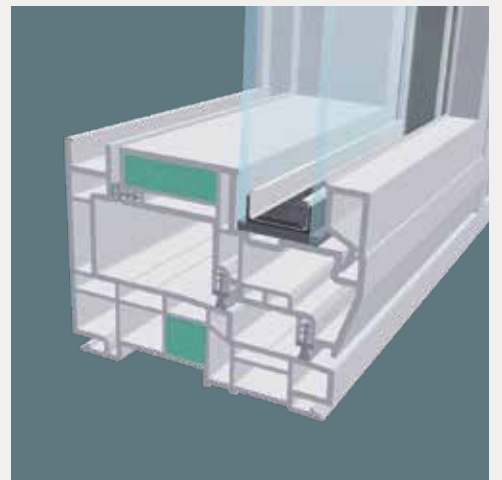

Vinyl WINDOWS

POLARISWINDOWS.COM

Introducing **BLACK CASEMENT**

Black Interior Cap and Black Interior/Exterior Cap is only available on Casements, Awnings and Casement Picture Window

All casements will require removal of a screen to adjust miniblinds.

Heavy Duty Casement Crank Mechanism

NAMI Certified

Black Cap interior and interior/exterior options are white vinyl windows with a black cap extruded onto either the interior or interior and exterior. Sashes have reinforcement strengthening the unit overall. Foam (optional) is shown in left chamber.

Foam-Filled main frame & sash. Intercept® Stainless Spacer (both options)

Low profile, easy crank operators

Lock mechanism provides a smooth, secure operation sealing the closure in three places.

Heavy duty casement sash hooks & frame bar lock in up to four places. (depending on casement size)

NAMI Certified

Optional CORNER DRIVE HARDWARE

- Patented Heavy-Duty Unit
- Smoothly relays movement from the ever to the tie-bar system
- Serrated teeth for robust & precise link rod fitting
- Time-tested easy clip-on feature for secure tie-bar connection