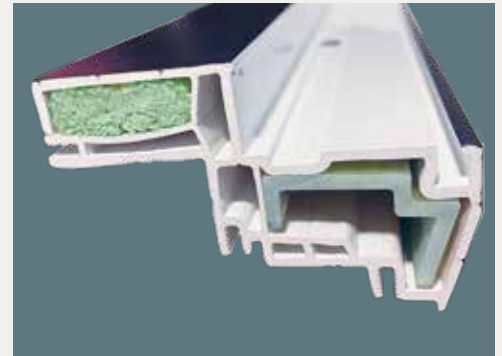

Vinyl WINDOWS

POLARISWINDOWS.COM

Introducing **BLACK CASEMENT**

Black Interior Cap and Black Interior/Exterior Cap is only available on Casements, Awnings and Casement Picture Window

All casements will require removal of a screen to adjust miniblinds.

Heavy Duty Casement Crank Mechanism

NAMI Certified

Black Cap interior and interior/exterior options are white vinyl windows with a black cap extruded onto either the interior or interior and exterior. Sashes have reinforcement strengthening the unit overall. Foam (optional) is shown in left chamber.

Foam-Filled main frame & sash. Intercept® Stainless Spacer (both options)

Low profile, easy crank operators

Lock mechanism provides a smooth, secure operation sealing the closure in three places.

Heavy duty casement sash hooks & frame bar lock in up to four places. (depending on casement size)

NAMI Certified

Optional CORNER DRIVE HARDWARE

- Patented Heavy-Duty Unit
- Smoothly relays movement from the ever to the tie-bar system
- Serrated teeth for robust & precise link rod fitting
- Time-tested easy clip-on feature for secure tie-bar connection